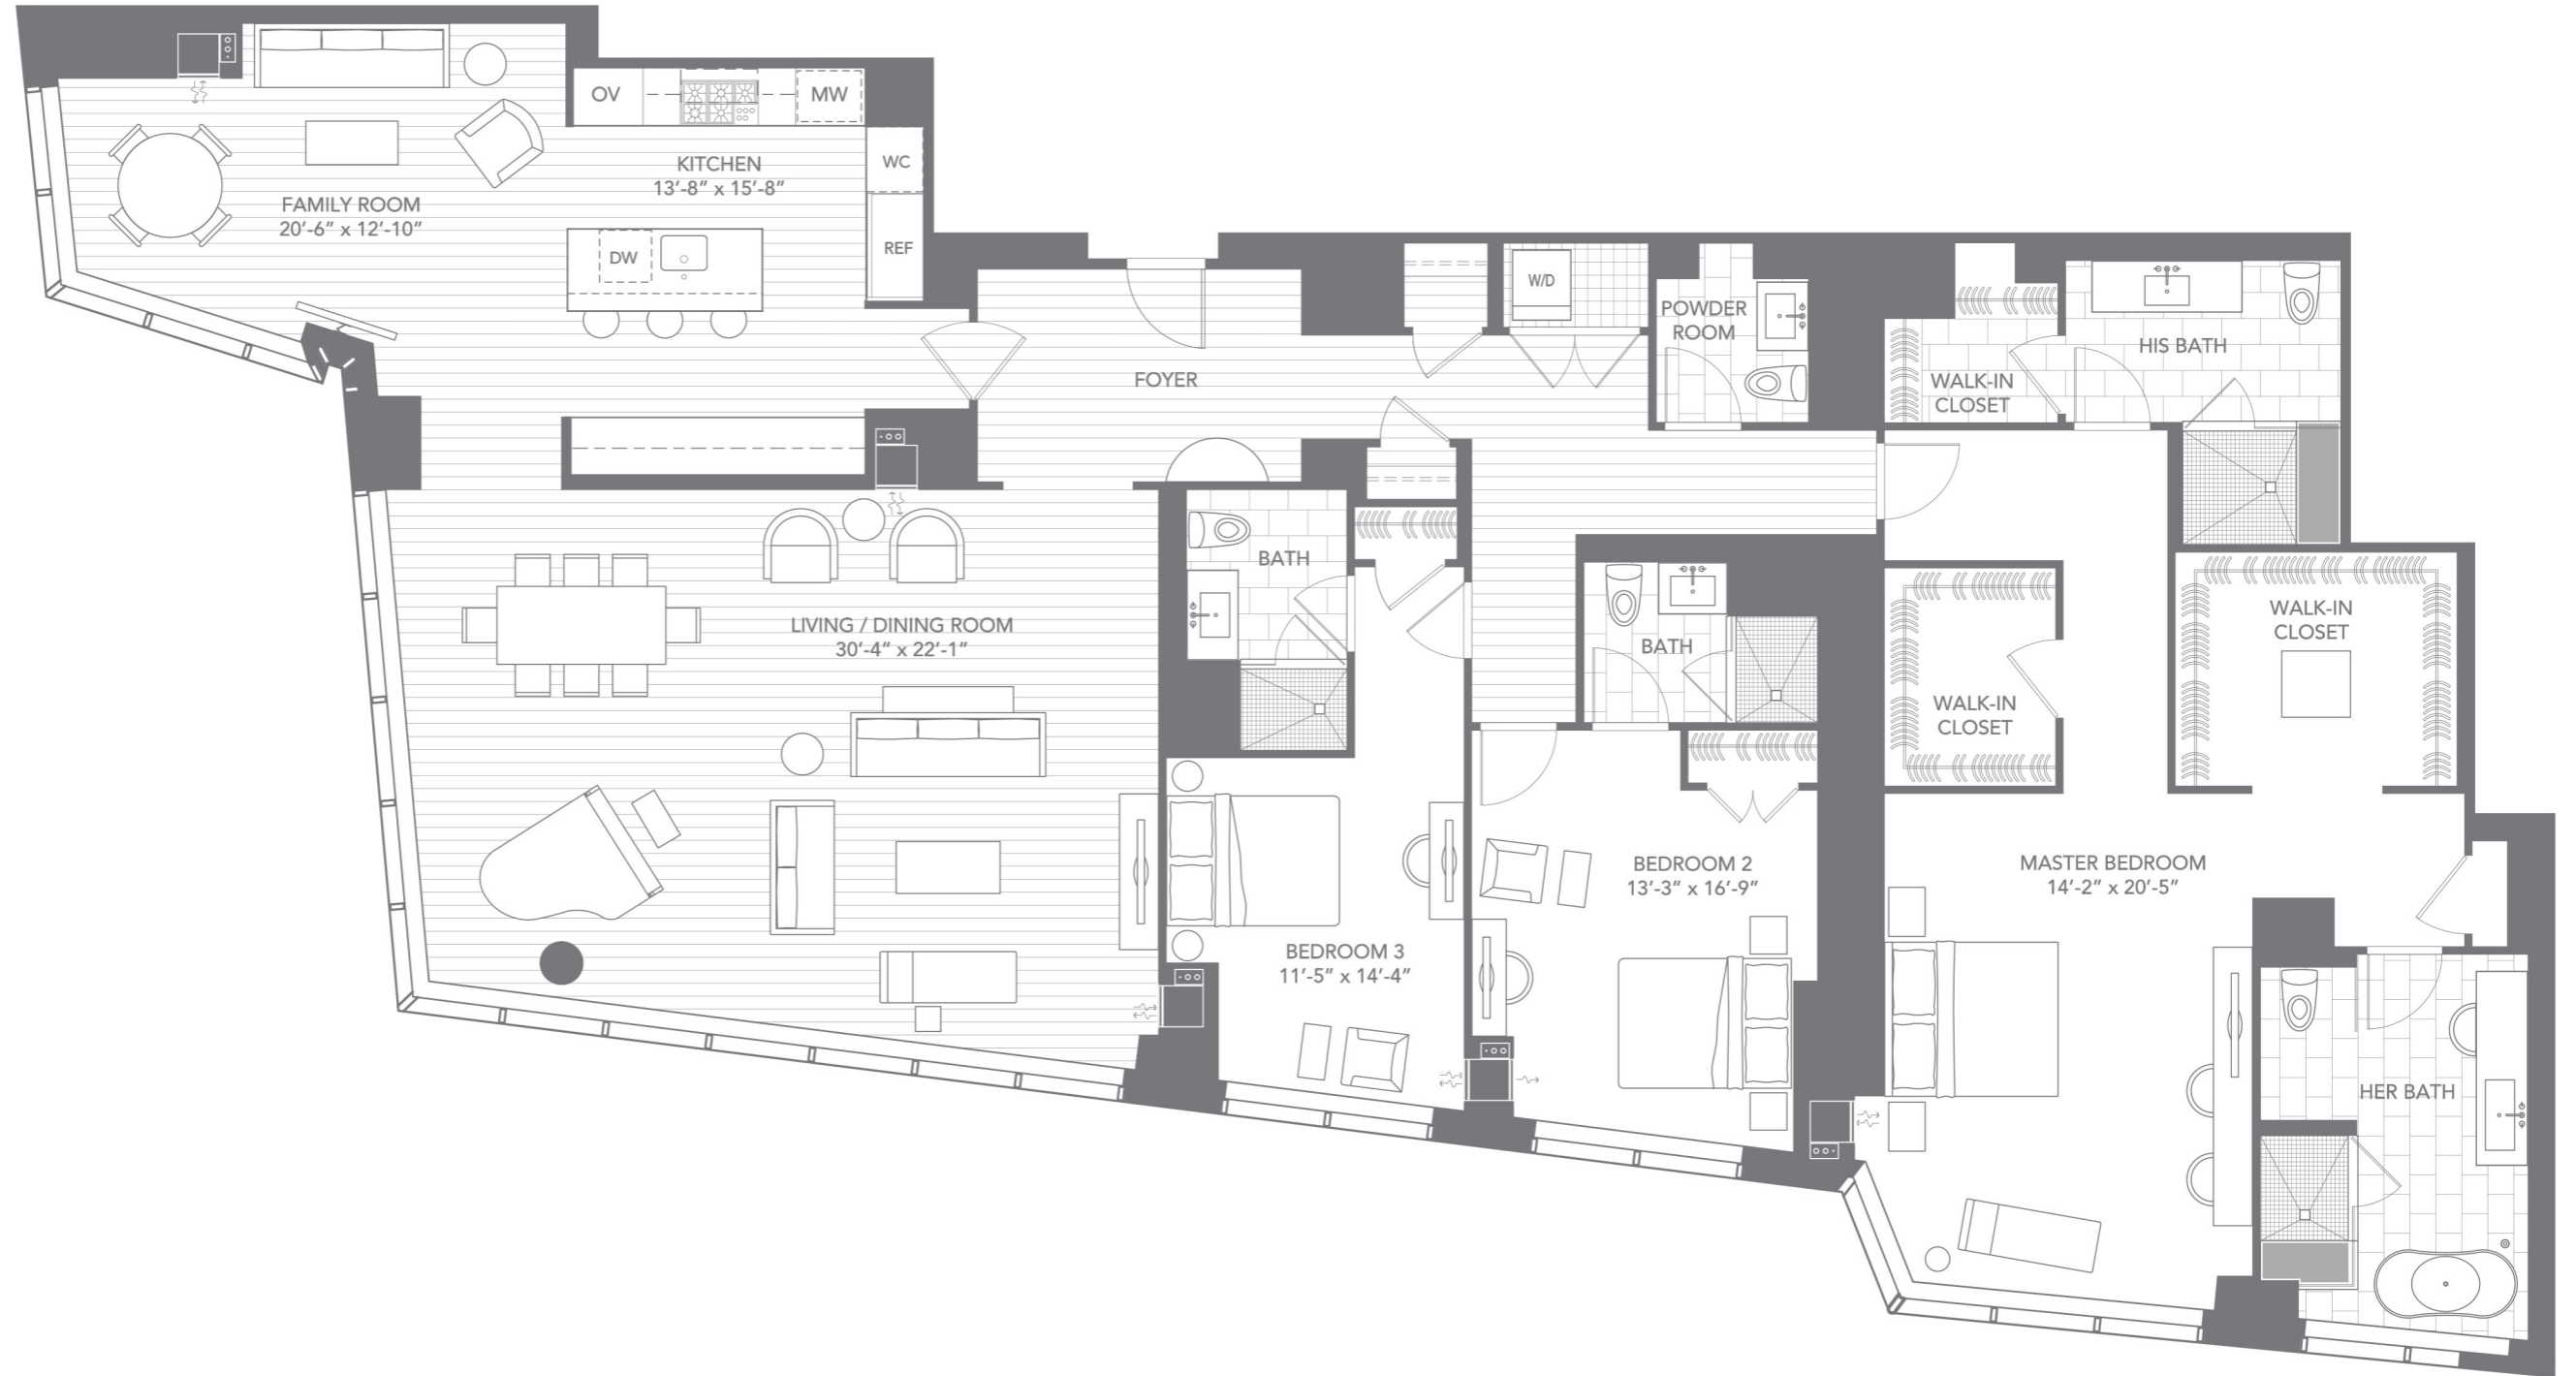

FLOOR PLAN 02

GRAND RESIDENCES
FLOORS 46 - 55

3 BEDROOM, FAMILY ROOM
4.5 BATH
3,172 SQ. FT.

MILLENNIUM TOWER

BOSTON One Franklin Street, Boston, MA 02110 P 617.542.1555 bostonlives@mtowerboston.com

This is not an offer to sell but is intended for informational purposes only. These are Preliminary Unit Plans. All measurements shown on these Preliminary Unit Plans are pre-construction estimates. The final unit plan with actual dimensions and square footage incorporated in the Condominium Documents may not be as so shown. While certain floor plans show furniture layouts, no furniture is included with the purchase of a unit. The depiction of wood flooring, stone tile and kitchen appliances are for illustrative purposes only. While certain photographs shown are intended to be similar to the view from some units, similarity to views is not guaranteed. Renderings are artist's impression only. The developer reserves the right to make modifications in materials, specifications, plans, signs, scheduling and delivery of units without notice. No Federal agency has judged the merits or value, if any, of this property. This material shall not constitute an offer in any state where prior registration is required.